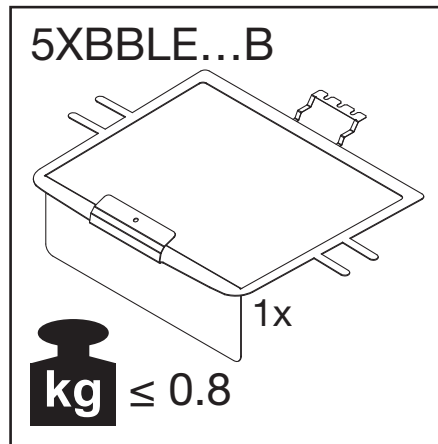

Streetlight 20 midi / mini / micro LED

Blende / cover

5XBBLE1...

5XBBLE2...

5XBBLE3...

siteco

Streetlight 20 midi / mini / micro LED - Blende / cover

6