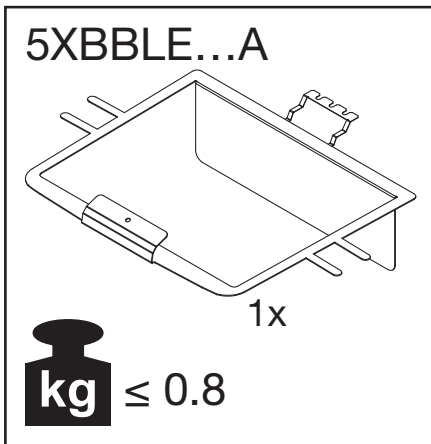

Streetlight 20 midi / mini / micro LED

Blende / cover

5XBBLE1...

5XBBLE2...

5XBBLE3...

siteco

Streetlight 20 midi / mini / micro LED - Blende / cover

6