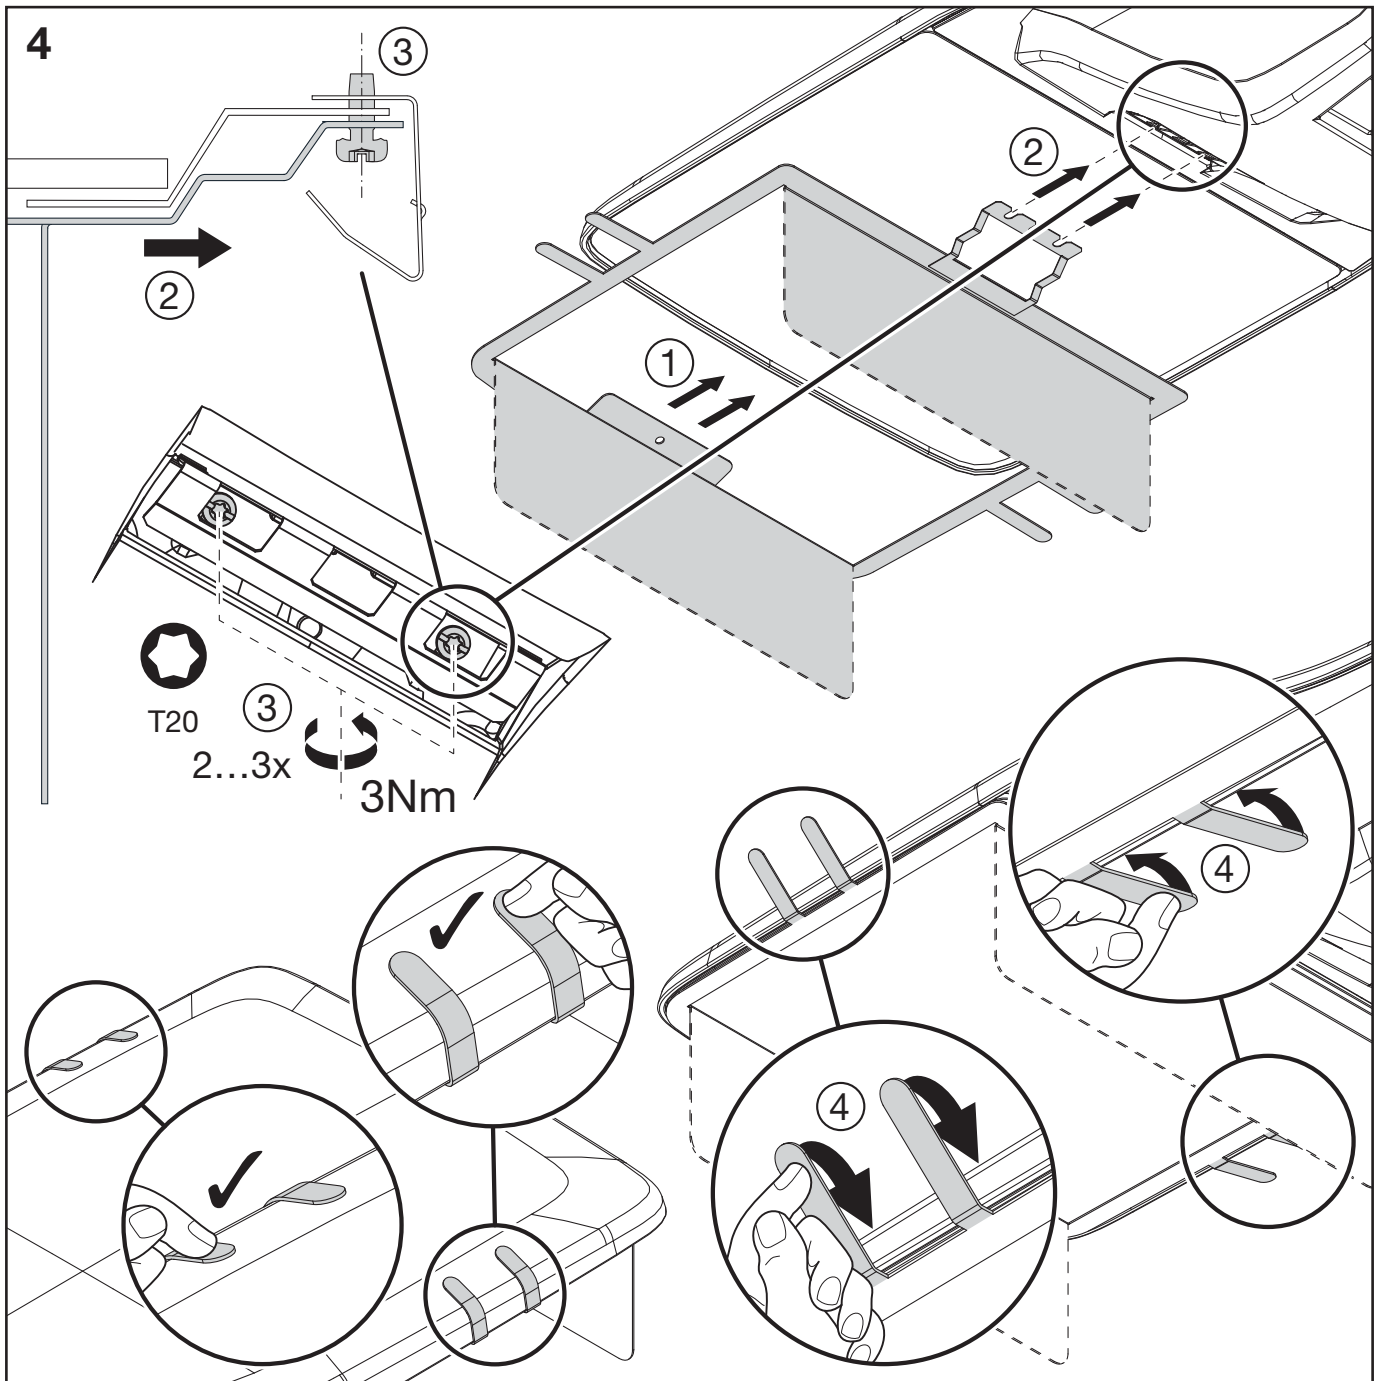

Streetlight 20 midi / mini / micro LED

Blende / cover

5XBBLE1...

5XBBLE2...

5XBBLE3...

siteco

Streetlight 20 midi / mini / micro LED - Blende / cover

6