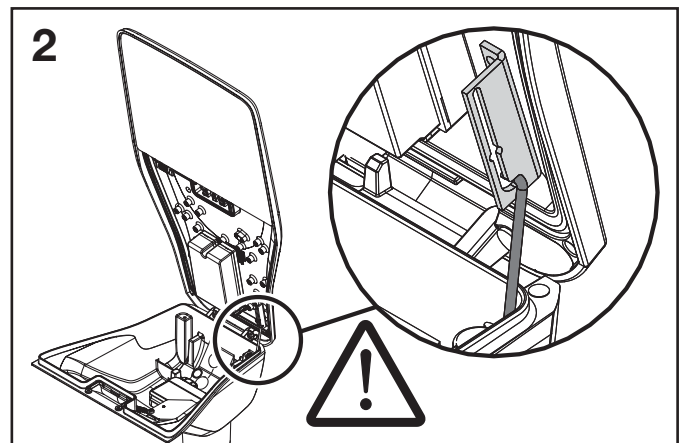

Streetlight 20 midi / mini / micro LED

Blende / cover

5XBBLE1...

5XBBLE2...

5XBBLE3...

siteco

Streetlight 20 midi / mini / micro LED - Blende / cover

6