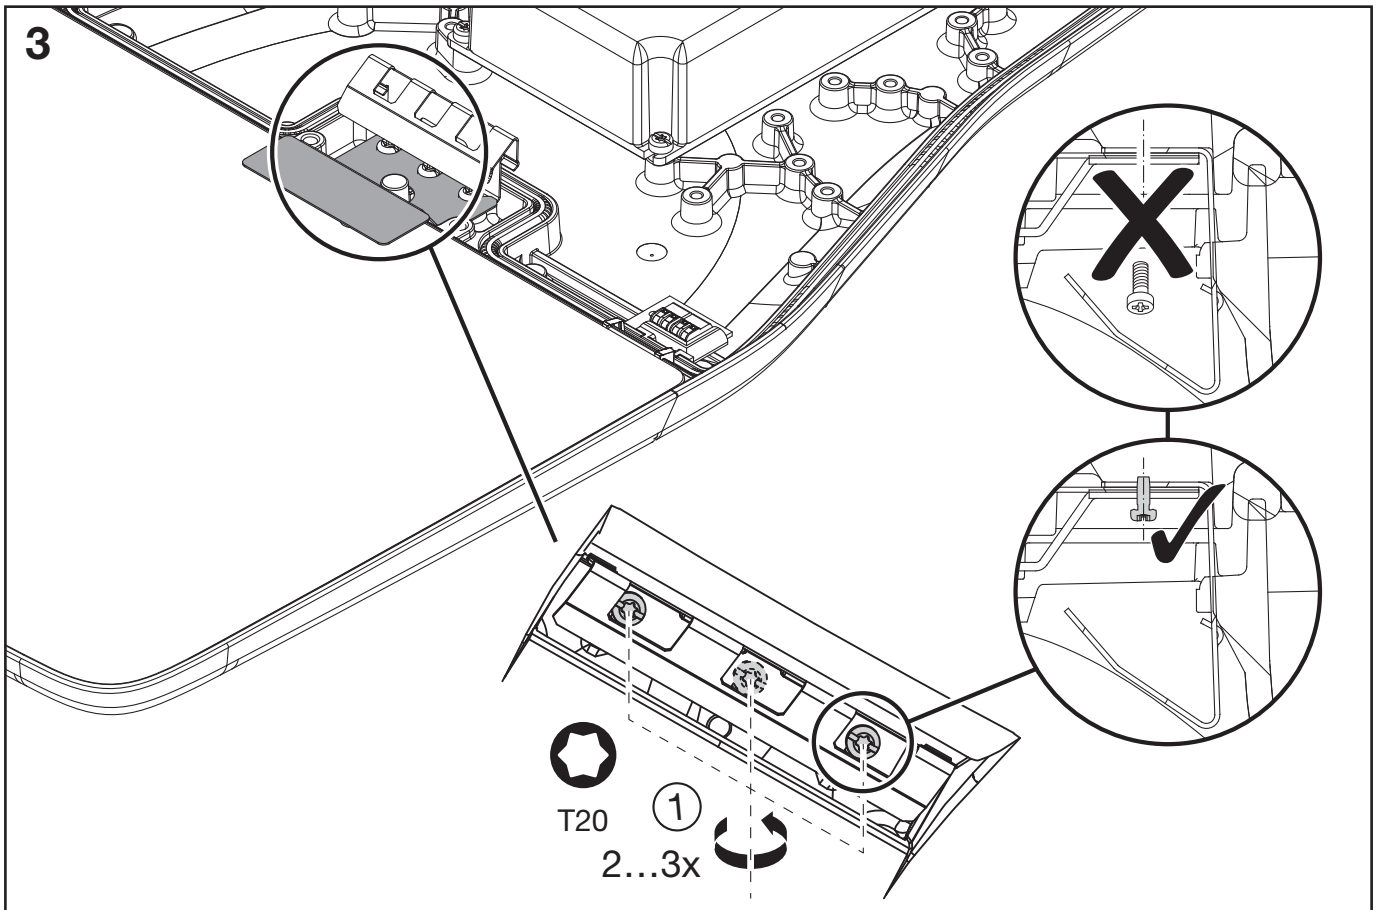

Streetlight 20 midi / mini / micro LED

Blende / cover

5XBBLE1...

5XBBLE2...

5XBBLE3...

siteco

Streetlight 20 midi / mini / micro LED - Blende / cover

6