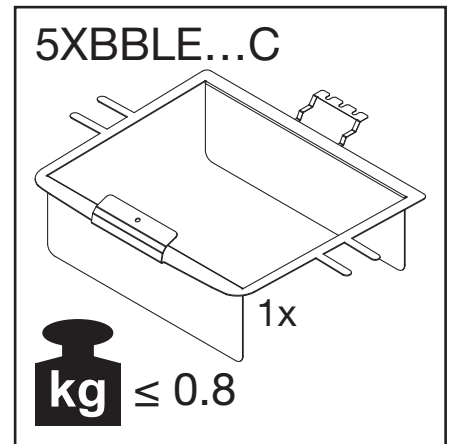

Streetlight 20 midi / mini / micro LED

Blende / cover

5XBBLE1...

5XBBLE2...

5XBBLE3...

siteco

Streetlight 20 midi / mini / micro LED - Blende / cover

6